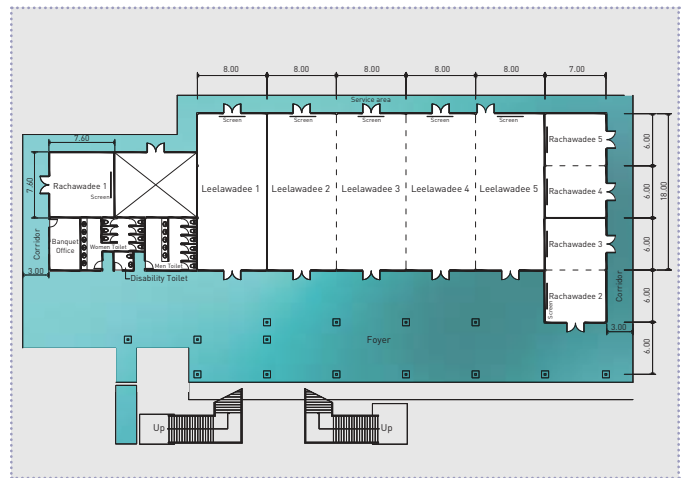

FIND YOUR VENUE AT NOVOTEL

Alternative meeting and event locations include the beach or large tropical garden. With design and extensive range of menu options by our Executive Chef to complement our meeting & Event capabilities in many parts of our hotel such as beach, garden, or around the pool in addition to our usual meeting rooms.

• Convention Center Capacity

Room	Dimension (W x L)	Total Area sq. m.	Total Area sq. ft.	Round Tables	Classroom	Theatre Style	Hollow Square	Board Room
Burirom	7.7 x 11.6	89	958	70	30	60	12	24
Leelawadee Ball Room	32 x 18	576	6,200	280	255	400	-	-
Leelawadee II - IV	24 x 18	432	4,650	200	180	400	-	-
Leelawadee II - III	16 x 18	288	3,100	120	108	200	-	-
Leelawadee I	8 x 18	144	1,550	64	72	100	30-36	36
Rachawadee IV- V	12 x 7.3	88	943	48	36	54	15	18
Rachawadee II- III	12 x 7.3	88	943	48	36	54	15	18
Rachawadee II	6 x 7.3	44	471	16	18	20	9	12
Rachawadee I	8 x 7.3	60	646	24	18	30	9	12
Total meeting space:	--	955	10,290	-	-	-	-	-