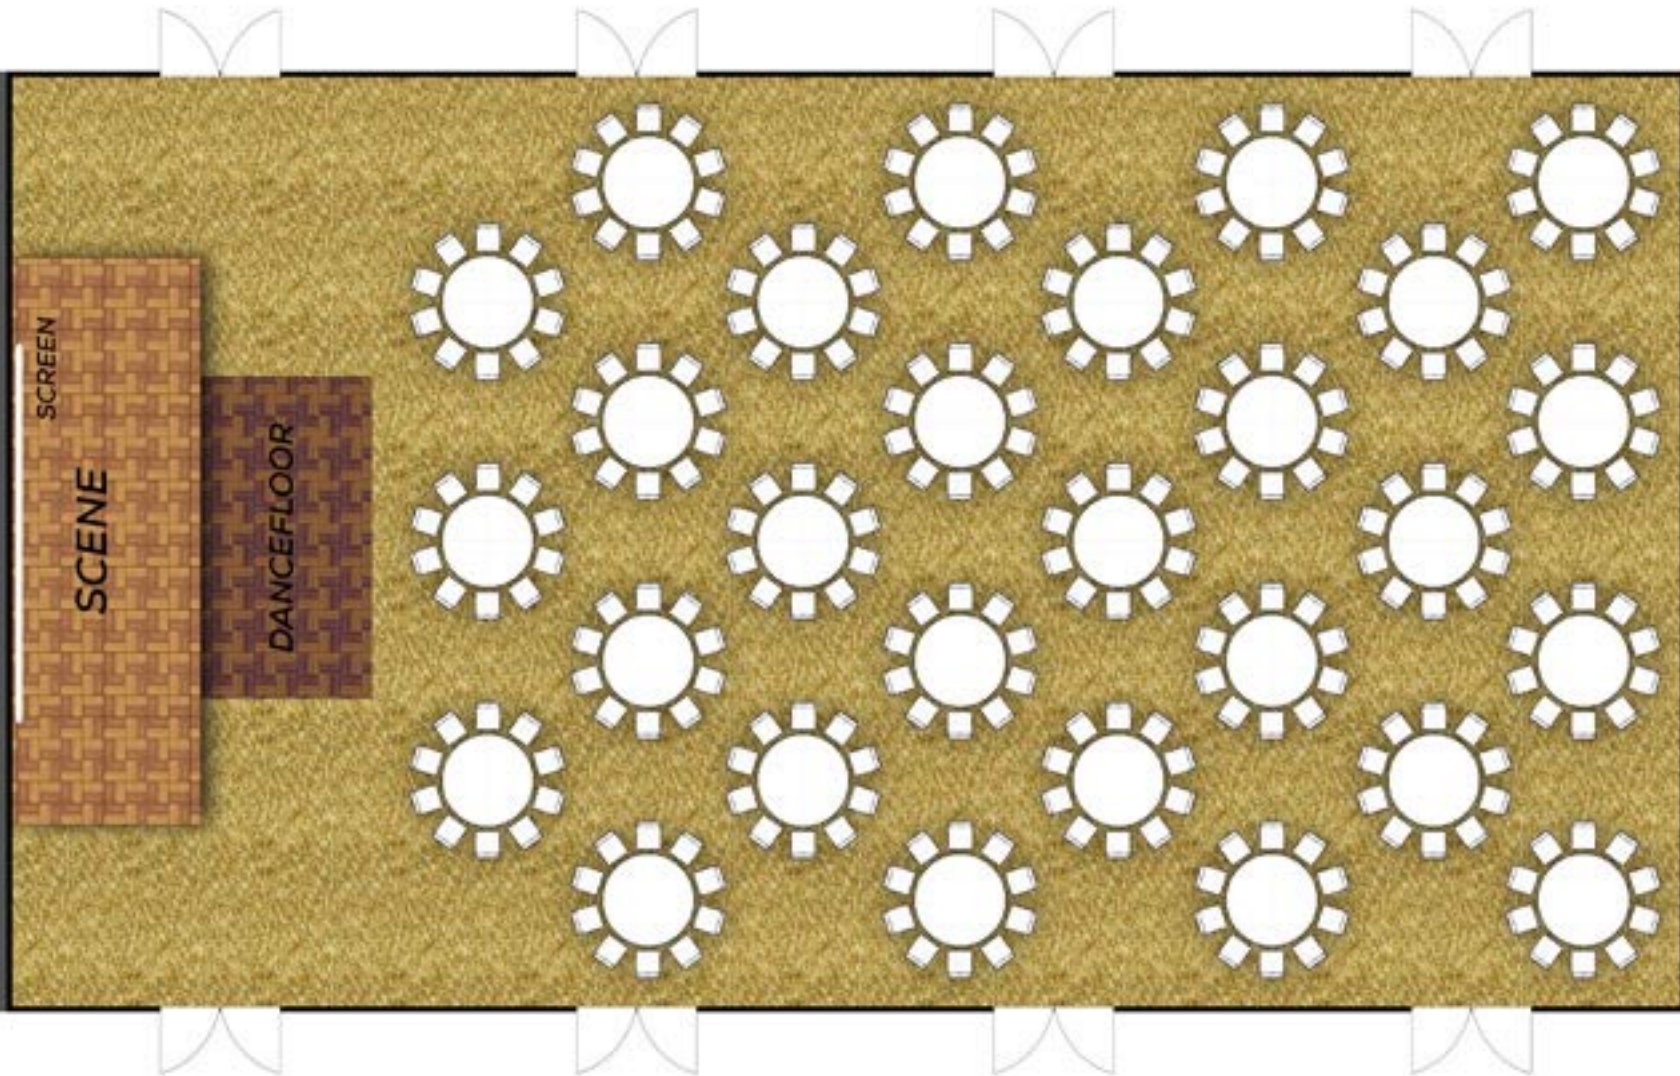

SERVICE AREA

FOYER

LEELAWADEE GRAND HALL

DINNER SETTING - 280pax

576sqm - 32*18sqm

SERVICE AREA

LEELAWADEE I

CLASSROOM - 60pax

144sqm - 18*8sqm

FOYER

SERVICE AREA

SCREEN

LEELAWADEE II-III

CLASSROOM - pax
288sqm - 18*16sqm

FOYER

← CAR PARK
↑ LOBBY

↑ KITCHEN
SERVICE AREA

↓ OCEAN

FOYER

LAWN

LOBBY AND
CAR PARK

SERVICE AREA

CORRIDOR

SCREEN

RACHAWADEE I

U-SHAPE - 15pax

55.5sqm - 7.40*7.50sqm