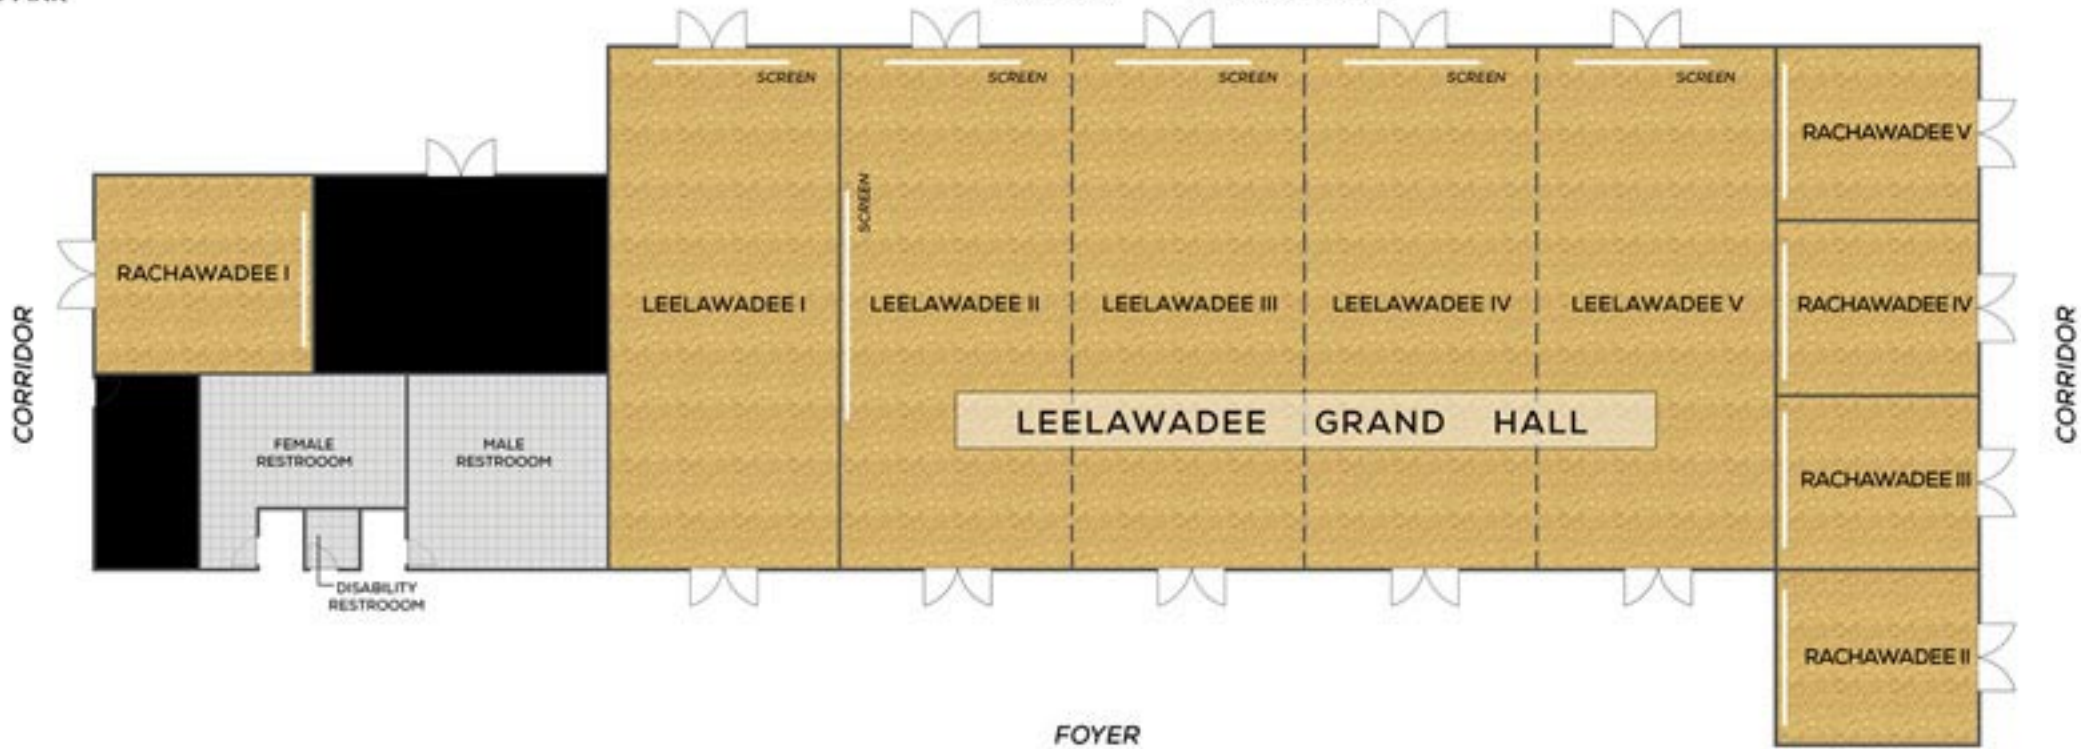

SERVICE AREA

FOYER

LEELAWADEE GRAND HALL

DINNER SETTING - 280pax

576sqm - 32*18sqm

SERVICE AREA

LEELAWADEE I

CLASSROOM - 60pax

144sqm - 18*8sqm

FOYER

SERVICE AREA

SCREEN

LEELAWADEE II-III

CLASSROOM - pax
288sqm - 18*16sqm

FOYER

← CAR PARK
↑ LOBBY

↑ KITCHEN
SERVICE AREA

↓ OCEAN

FOYER

LAWN

LOBBY AND
CAR PARK

SERVICE AREA

CORRIDOR

SCREEN

RACHAWADEE I

U-SHAPE - 15pax

55.5sqm - 7.40*7.50sqm