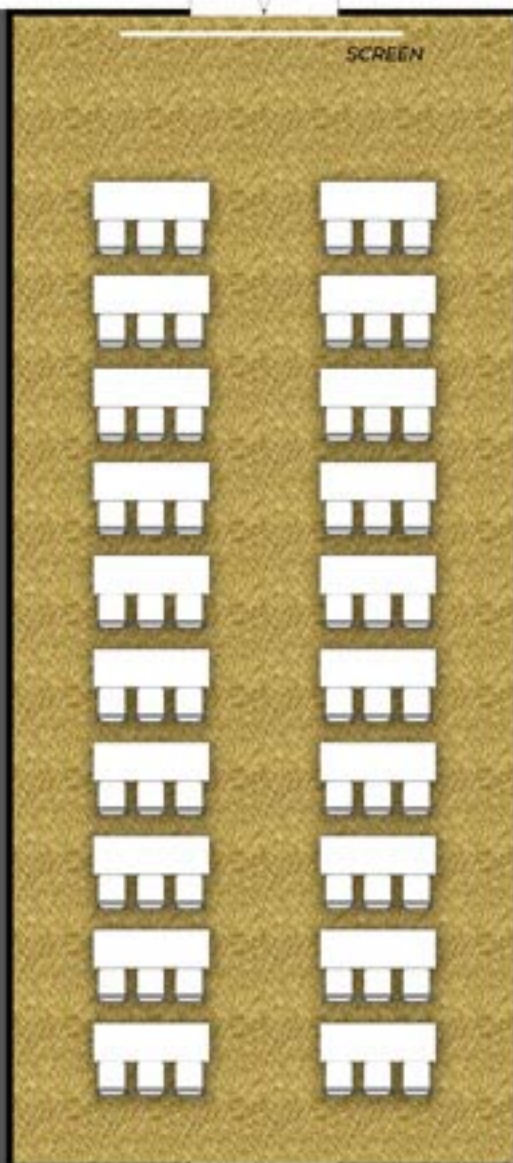

SERVICE AREA

FOYER

LEELAWADEE GRAND HALL

DINNER SETTING - 280pax

576sqm - 32*18sqm

SERVICE AREA

LEELAWADEE I

CLASSROOM - 60pax

144sqm - 18*8sqm

FOYER

SERVICE AREA

SCREEN

LEELAWADEE II-III

CLASSROOM - pax
288sqm - 18*16sqm

FOYER

← CAR PARK
↑ LOBBY

↑ KITCHEN
SERVICE AREA

↓ OCEAN

FOYER

LAWN

LOBBY AND
CAR PARK

SERVICE AREA

CORRIDOR

SCREEN

RACHAWADEE I

U-SHAPE - 15pax

55.5sqm - 7.40*7.50sqm