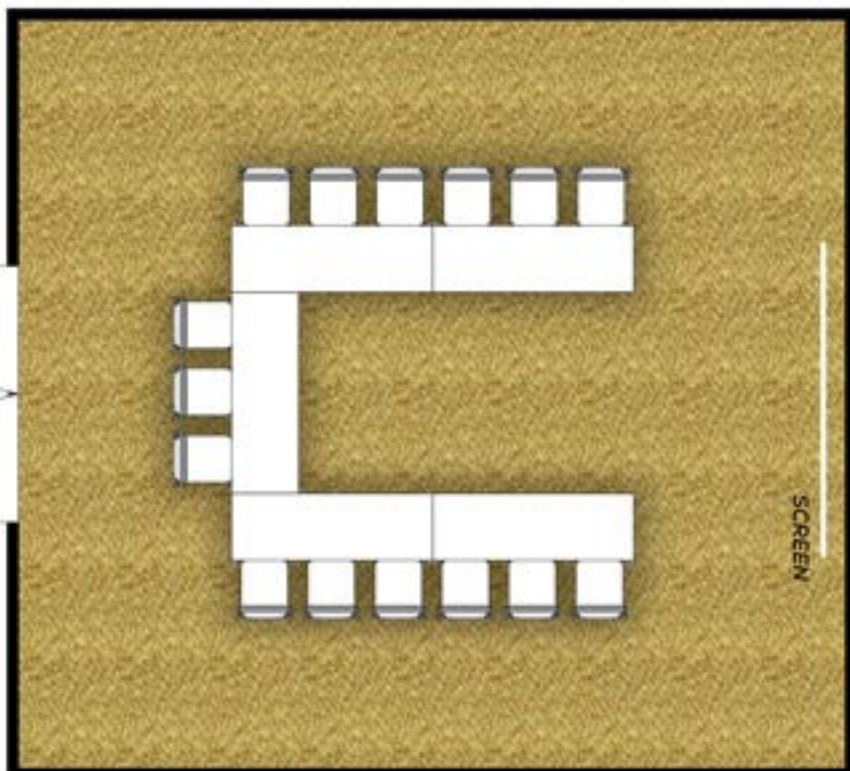

SERVICE AREA

FOYER

LEELAWADEE GRAND HALL

DINNER SETTING - 280pax

576sqm - 32*18sqm

SERVICE AREA

LEELAWADEE I

CLASSROOM - 60pax

144sqm - 18*8sqm

FOYER

SERVICE AREA

SCREEN

LEELAWADEE II-III

CLASSROOM - pax
288sqm - 18*16sqm

FOYER

← CAR PARK
↑ LOBBY

↑ KITCHEN
SERVICE AREA

↓ OCEAN

FOYER

LAWN

LOBBY AND
CAR PARK

SERVICE AREA

CORRIDOR

SCREEN

RACHAWADEE I

U-SHAPE - 15pax

55.5sqm - 7.40*7.50sqm